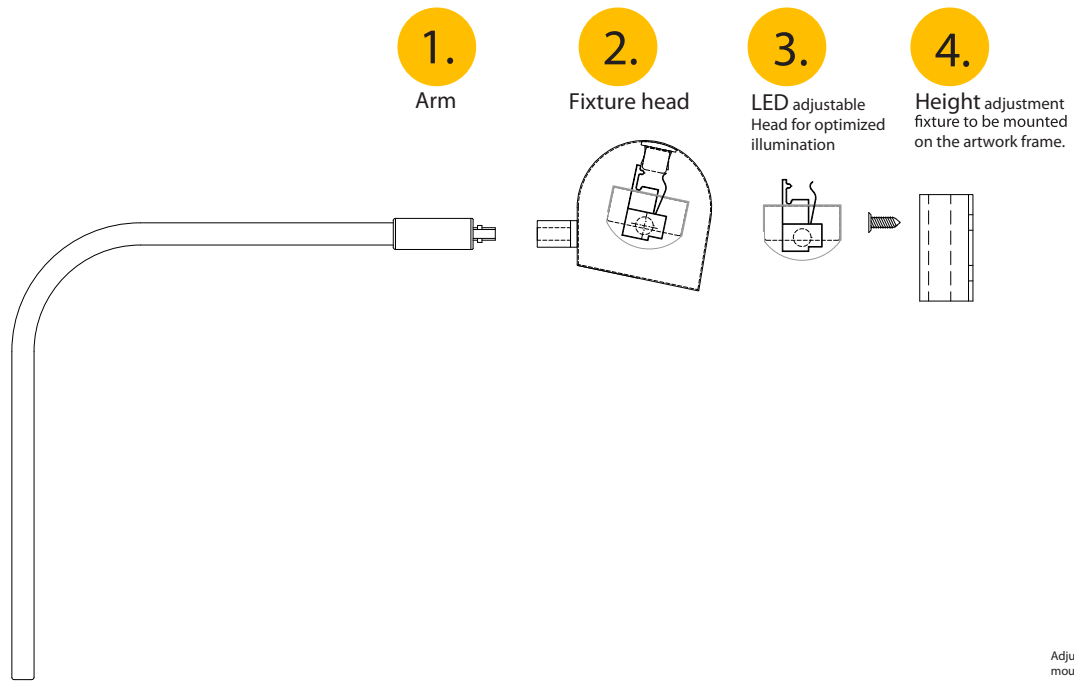

ACADEMY LIGHT

A unique combination of lensed LED heads,
which can be:

- Selectively positioned across the picture span.
- Interchangeable between several beam profiles.
- Variably angled against the face of the picture.

ACADEMY LIGHT

ACADEMY LIGHT

A range of standard fixtures is available for small and medium sized pictures.

Please contact us for more details. Give us the canvas height and width and we will help you select the right fixture size.