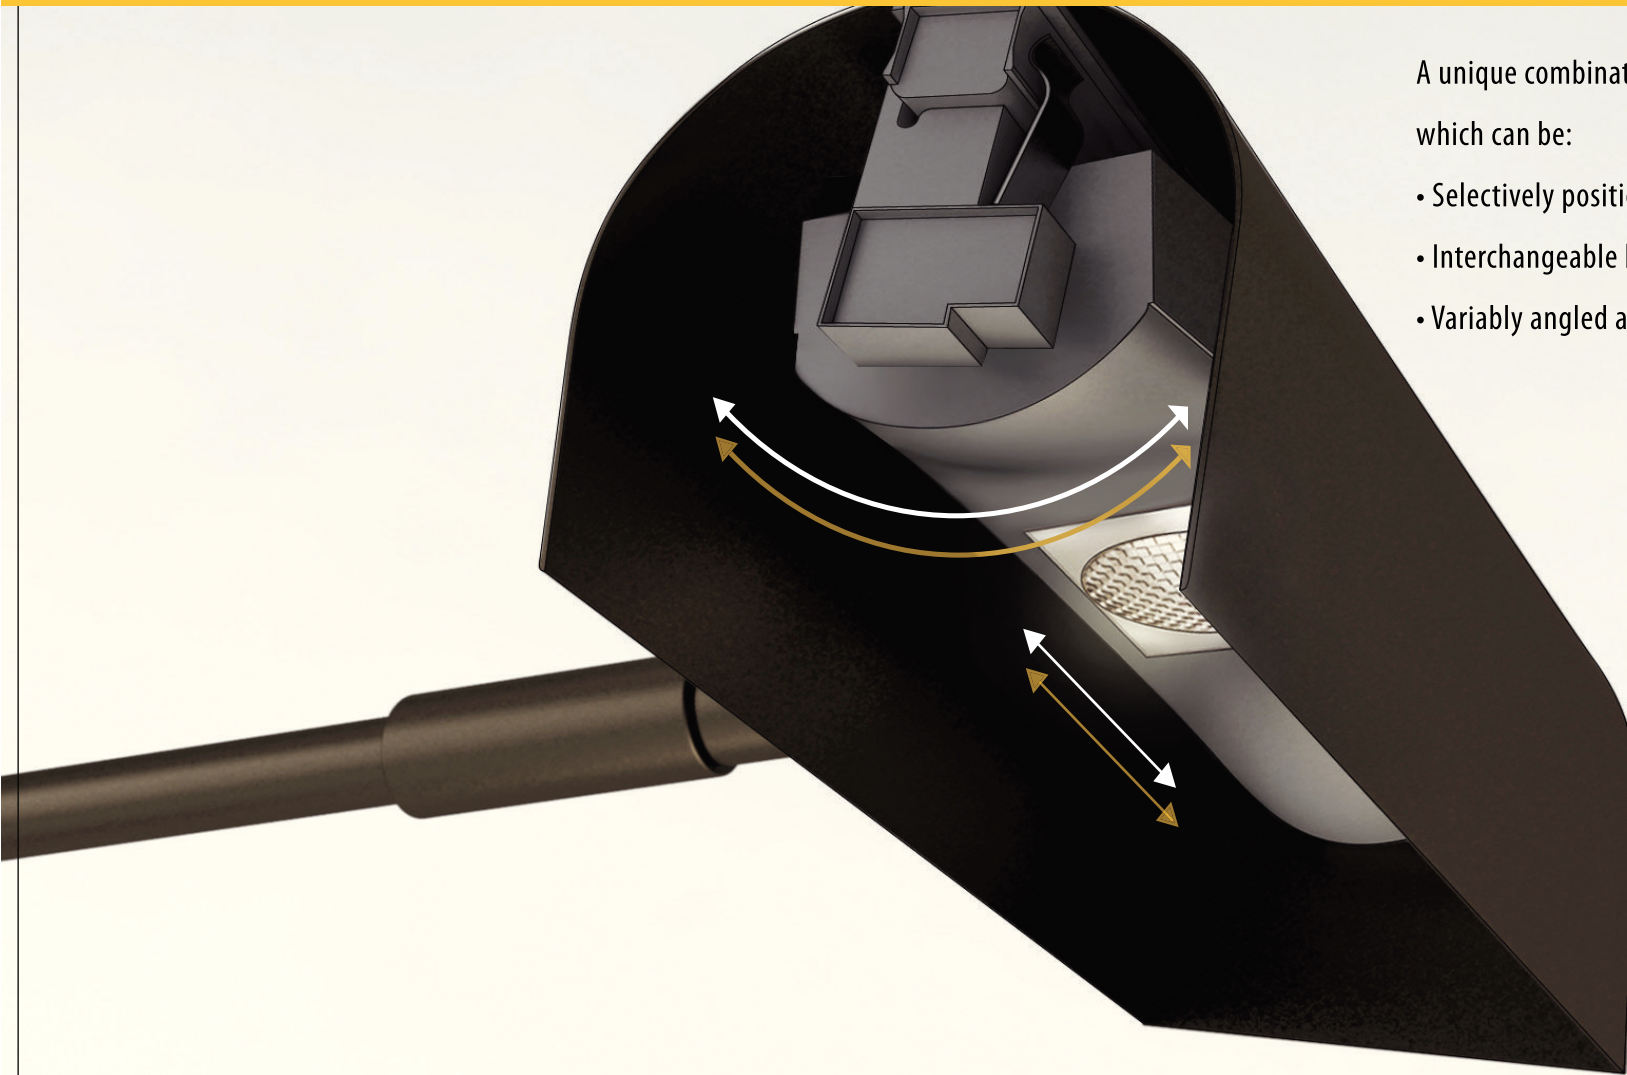

ACADEMY LIGHT

A unique combination of lensed LED heads,
which can be:

- Selectively positioned across the picture span.
- Interchangeable between several beam profiles.
- Variably angled against the face of the picture.

ACADEMY LIGHT

ACADEMY LIGHT

A range of standard fixtures is available for small and medium sized pictures.

Please contact us for more details. Give us the canvas height and width and we will help you select the right fixture size.