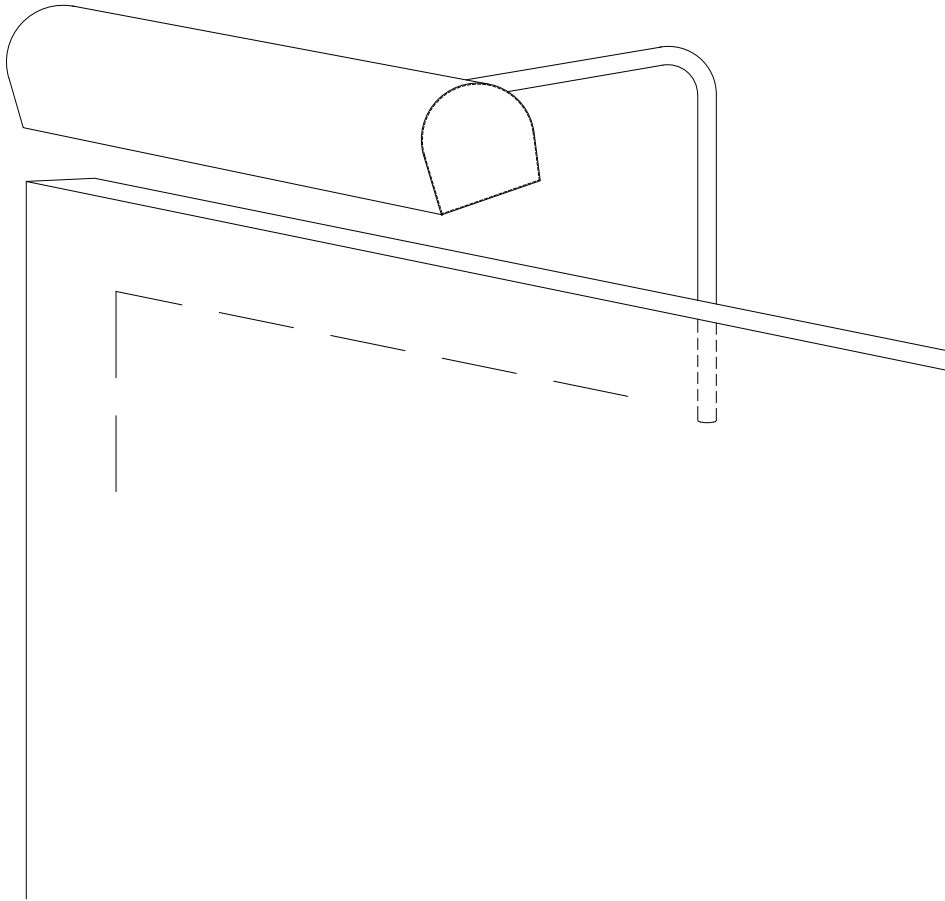

ACADEMY LIGHT

FINISHES

A range of finishes, standard and bespoke.

Polished Finish :
Chrome