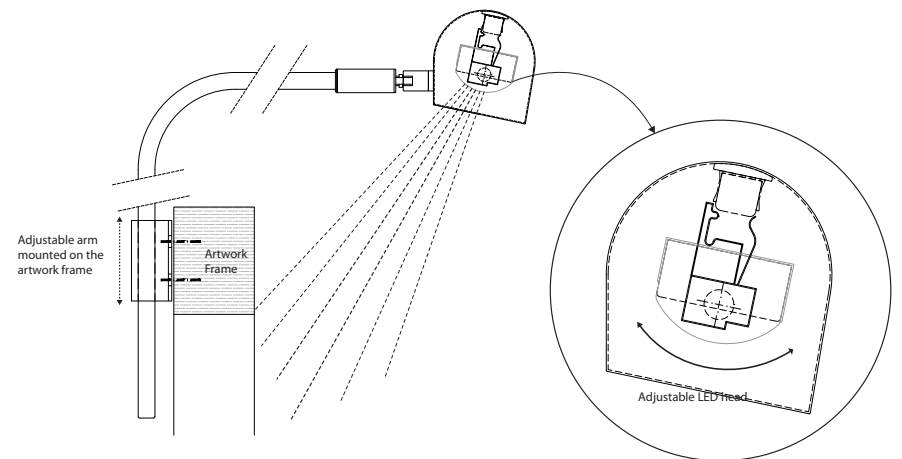

ACADEMY LIGHT

A unique combination of lensed LED heads,
which can be:

- Selectively positioned across the picture span.
- Interchangeable between several beam profiles.
- Variably angled against the face of the picture.

ACADEMY LIGHT

ACADEMY LIGHT

A range of standard fixtures is available for small and medium sized pictures.

Please contact us for more details. Give us the canvas height and width and we will help you select the right fixture size.