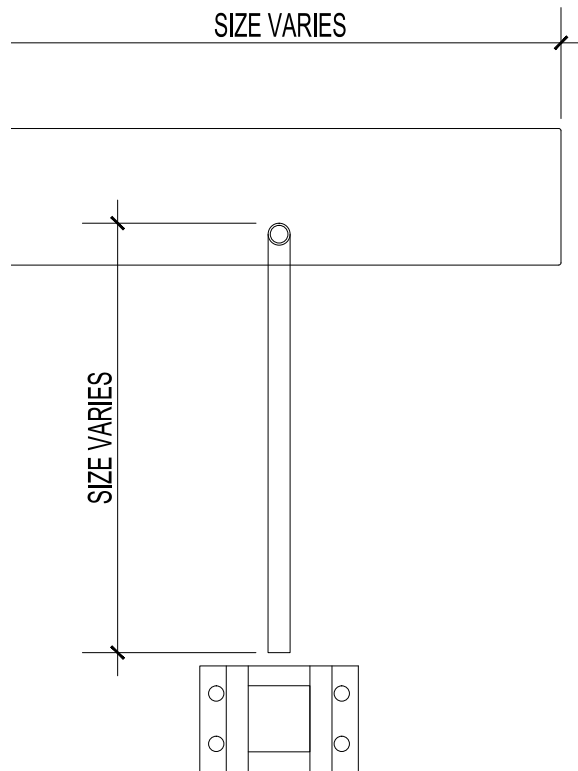

ACADEMY LIGHT

A unique combination of lensed LED heads,
which can be:

- Selectively positioned across the picture span.
- Interchangeable between several beam profiles.
- Variably angled against the face of the picture.

ACADEMY LIGHT

ACADEMY LIGHT

A range of standard fixtures is available for small and medium sized pictures.

Please contact us for more details. Give us the canvas height and width and we will help you select the right fixture size.