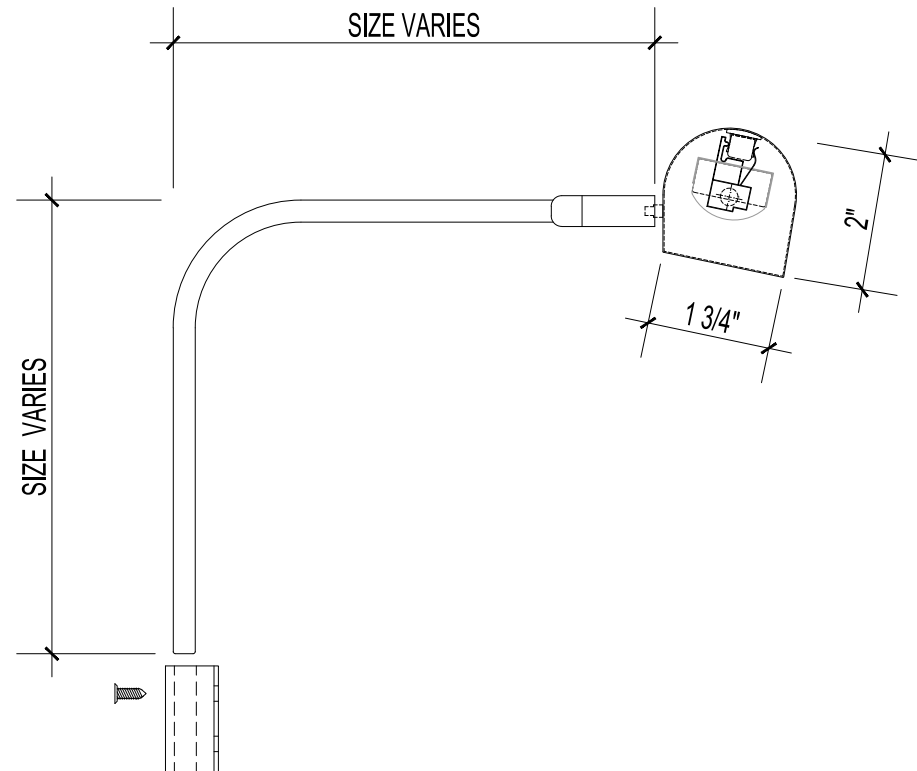

ACADEMY LIGHT

A unique combination of lensed LED heads,
which can be:

- Selectively positioned across the picture span.
- Interchangeable between several beam profiles.
- Variably angled against the face of the picture.

ACADEMY LIGHT

ACADEMY LIGHT

A range of standard fixtures is available for small and medium sized pictures.

Please contact us for more details. Give us the canvas height and width and we will help you select the right fixture size.