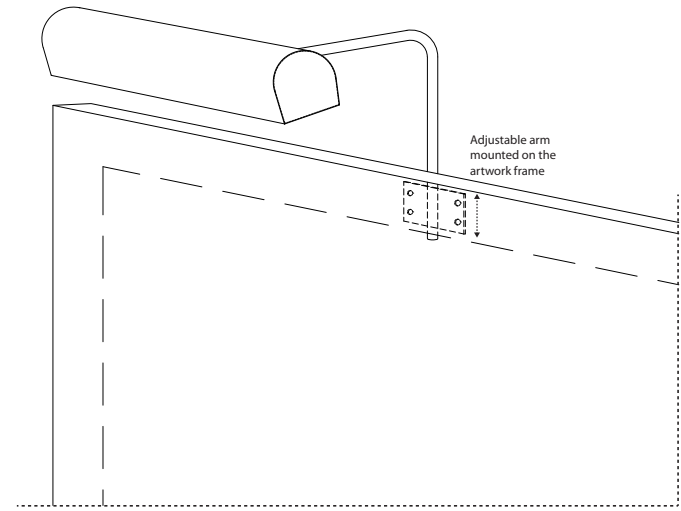

ACADEMY LIGHT

A unique combination of lensed LED heads,
which can be:

- Selectively positioned across the picture span.
- Interchangeable between several beam profiles.
- Variably angled against the face of the picture.

ACADEMY LIGHT

ACADEMY LIGHT

A range of standard fixtures is available for small and medium sized pictures.

Please contact us for more details. Give us the canvas height and width and we will help you select the right fixture size.